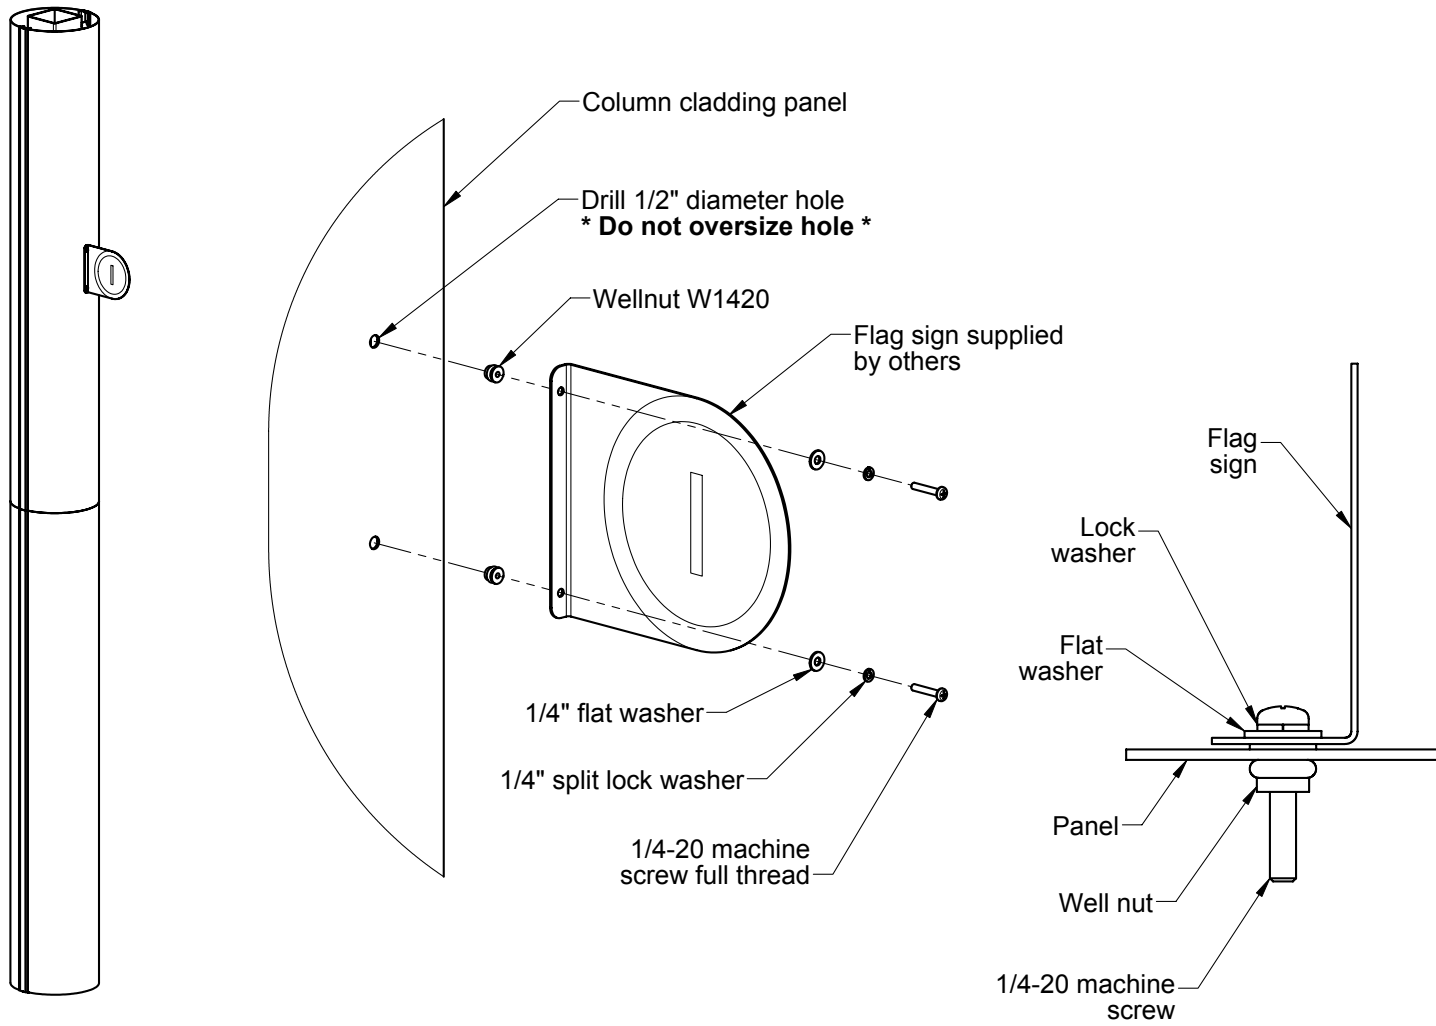

# Flag Mount To Panel \* PREFERRED MOUNTING \*

Flags are installed after column cladding is in place.

SK-04816

Questions? Call 800-228-8925

# Flag Mount To Seam

\* ALTERNATE MOUNTING \*

USE WHEN THE PREFERRED MOUNTING IS NOT SUITABLE.

Flags are installed after column cladding is in place.

SK-04816

Questions? Call 800-228-8925